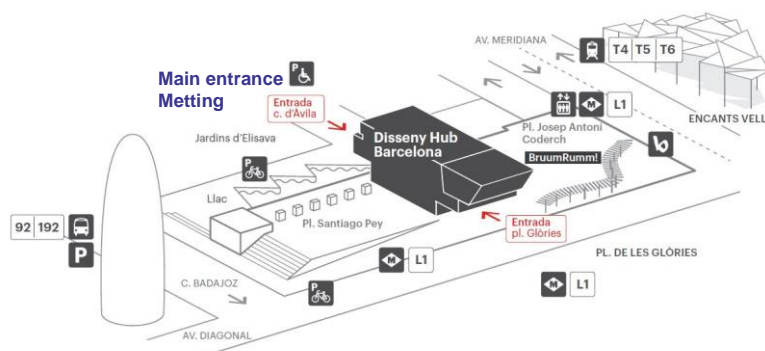

Parkings

Ona Glòries (Ciutat de Granada street, 173-175)

Centre Comercial Glòries (Av. Diagonal, 208)

BSM Glòries (Badajoz street, 168)